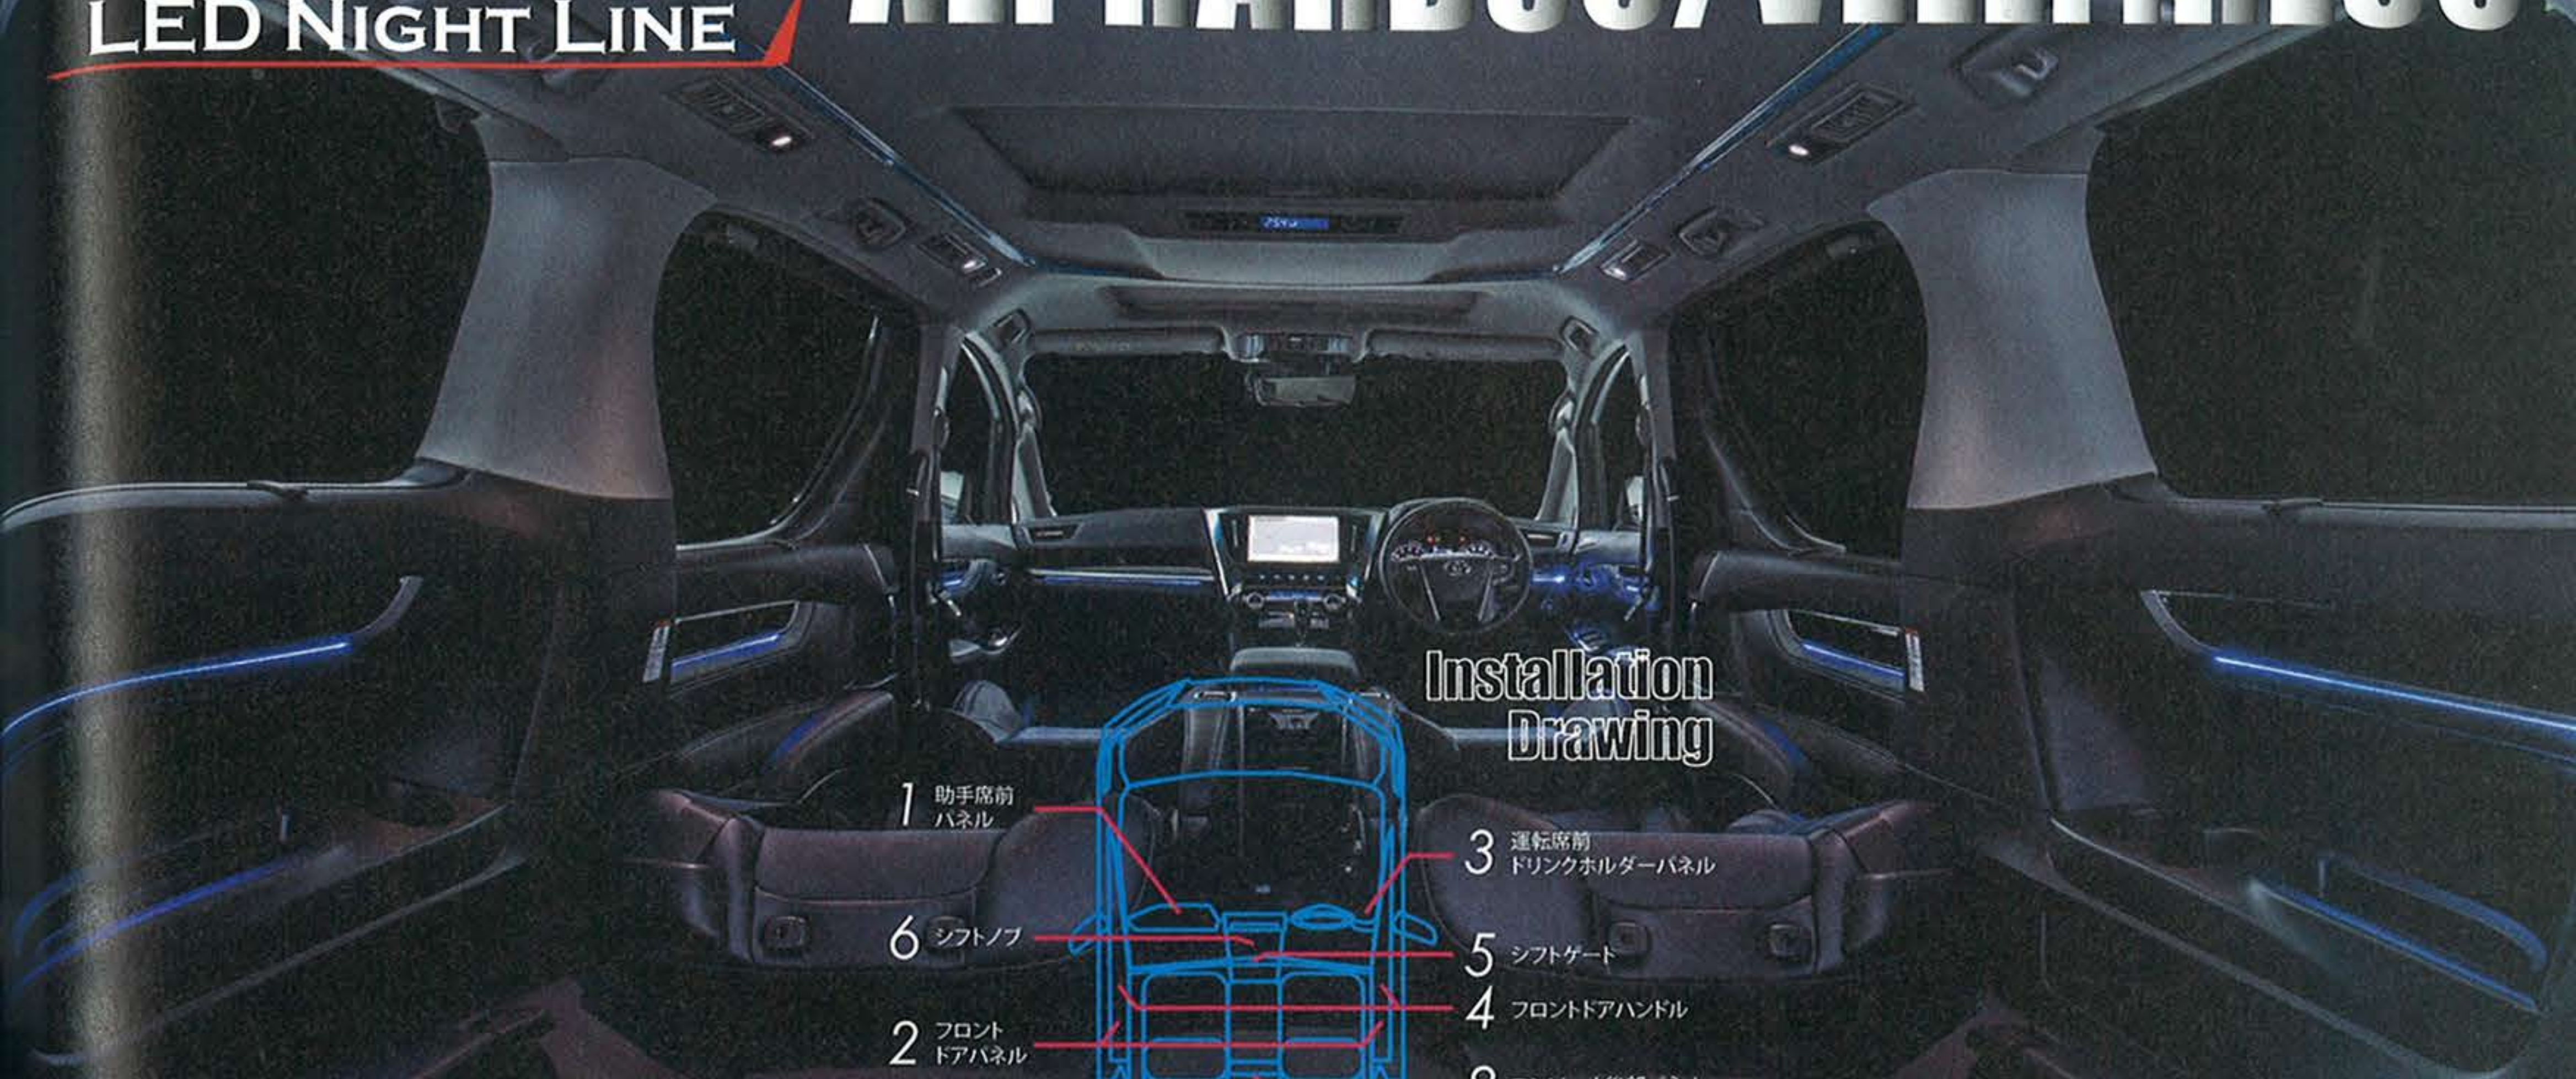

SKYVIEW LED NIGHT LINE

ALPHARD30/VELLFIRE30